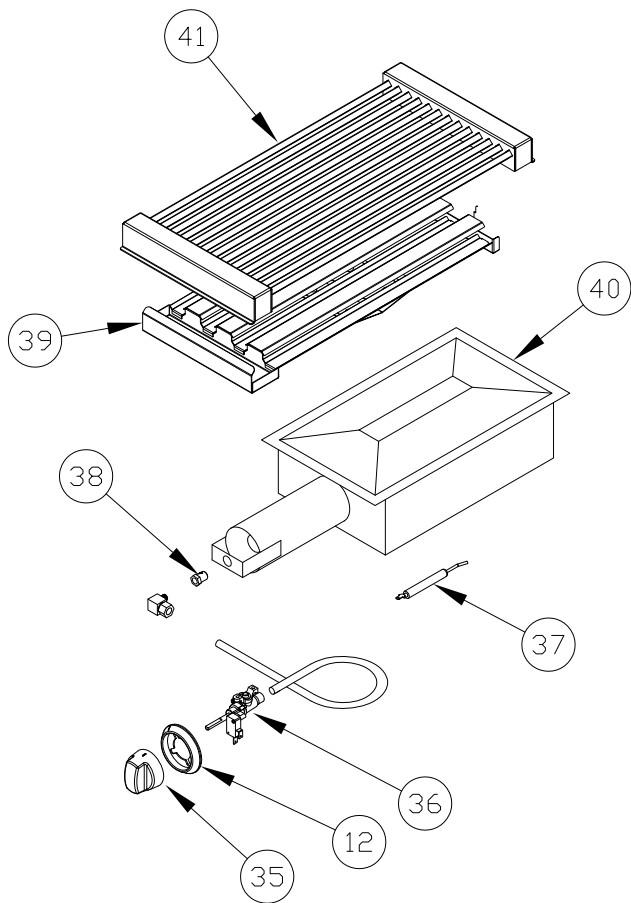

GRIDDLE

GRILL

TOP BURNER

ARR - Heritage Series

ITEM NO.	PART NO.	DESCRIPTION	PRICE
1	R17500	Grate, Top 10.5" X 22.75" Cooktop Residential Range	\$ 185.00
2	R80022	Regulator, Gas 87 CFH Blue 1/2" NPT NATGas	\$ 40.00
	R80023	Regulator, Gas 87 CFH Blue 1/2" NPT LP Gas	\$ 40.00
3	R10007	Module, Spark 6 Point Residential 120V	\$ 165.00
	R10006	Module, Spark 4 Point Residential 120V	\$ 125.00
	R10008	Module, Spark 1 Point Residential 120V	\$ 75.00
4	A91100	Motor, Innovection Fan Assembly ARR Range Series	\$ 225.00
5	R80001	Valve, Dual Safety Vertical	\$ 144.00
6	A24000	Elbow, Orifice Mixer 3/8C - 3/8-27 10442	\$ 14.00
7	A29047	Orifice Hood, #49 1/2" Brass NAT Gas (Not for Resale)	N/A
	A29013	Orifice Hood, #56 1/2" Brass NAT Gas (Not for Resale)	N/A
8	R10002	Light Socket with Glass Cover and Light Bulb	\$ 29.00
9	R10012	Igniter, Ceramic 5.25" Range BLC W/ Shield 10" 450C 1/4"Lead	\$ 100.00
10	R14000	Burner, Oven IR Broiler Inconel for 24", 30" and 36" Oven Cavities	\$ 300.00
11	R35001	Caster 4" Adjustable W/ Brake 250 LB Load Satin Finish	\$ 80.00
12	R32027	Bezel, Knob Chrome Plated ARR-Series Range Slide-In	\$ 25.00
13	R34000	Gasket, Oven 18" Cell	\$ 31.00
	R34001	Gasket, Oven 24" Cell	\$ 37.00
	R34002	Gasket, Oven 30" Cell	\$ 42.55
	R34003	Gasket, Oven 36" Cell	\$ 50.00
14	R35000	Leg, 4" Adjustable W/ Black Glide Boot ARR-Series Range	\$ 29.00
16	A29006	Orifice Hood, #42 1/2" Brass NAT Gas (Not For Resale)	N/A
	A29001	Orifice Hood, #52 1/2" Brass LP Gas (Not For Resale)	N/A
17	R14006	Burner, Bake Oven W ARR-Ranges W/Bracket	\$ 70.00
18	R31011	Rack, Oven 18" Heritage / Medallion	\$ 128.00
	R31012	Rack, Oven 24" Heritage / Medallion	\$ 138.00
	R31013	Rack, Oven 30" Heritage / Medallion	\$ 150.00
	R31014	Rack, Oven 36" Heritage / Medallion	\$ 175.00
19	R32007	Handle, Oval ARR-18" Door Oven 20922-36 Stainless #180 Finish	\$ 70.00
	R32008	Handle, Oval ARR-24" Door Oven 20922-36 Stainless #180 Finish	\$ 75.00
	R32009	Handle, Oval ARR-30" Door Oven 20922-36 Stainless #180 Finish	\$ 90.00
	R32010	Handle, Oval ARR-36" Door Oven 20922-36 Stainless #180 Finish	\$ 100.00
24	R10001	Switch, Rocker 115V Blue Lamp ARR-Series Range	\$ 14.00
25	R10003	Light, Indicator Blue 115V W/Insu. Terminals QD ARR-Series	\$ 24.00
26	9062-24	Bullnose, Assembly ARR-24"	\$ 260.00
	9062-30	Bullnose, Assembly ARR-30"	\$ 330.00
	9062-36	Bullnose, Assembly ARR-36"	\$ 400.00
	9062-48	Bullnose, Assembly ARR-48"	\$ 530.00
	9062-60	Bullnose, Assembly ARR-60"	\$ 660.00
27	R80003	Valve, Large / Med Burner .065 Simmer Jet 17K BTU/Hr NAT Gas	\$ 60.00
	R80004	Valve, Small Burner .062 Simmer Jet 9K BTU/Hr NAT Gas	\$ 60.00