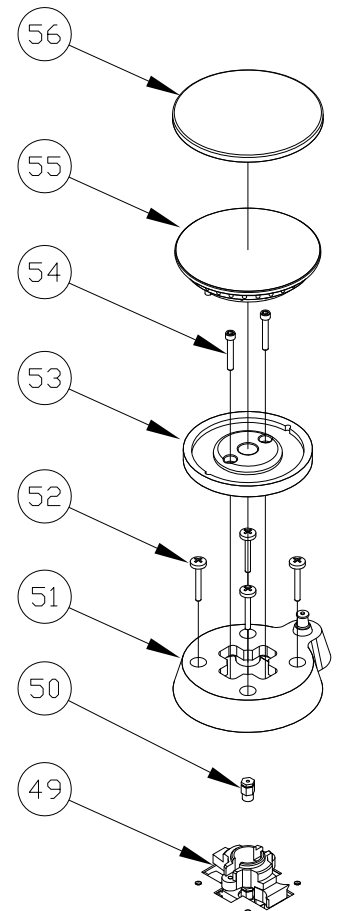

GRIDDLE

GRILL

TOP BURNER