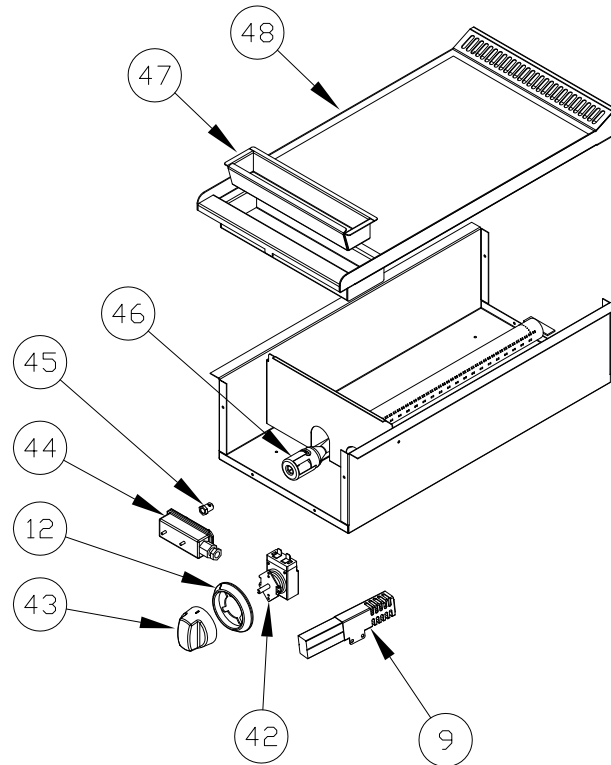

GRIDDLE

GRILL

TOP BURNER

ARR - Heritage Series

ITEM NO.	PART NO.	DESCRIPTION	PRICE
1	R17500	Grate, Top 10.5" X 22.75" Cooktop Residential Range	\$ 185.00
2	R80022	Regulator, Gas 87 CFH Blue 1/2" NPT NATGas	\$ 40.00
	R80023	Regulator, Gas 87 CFH Blue 1/2" NPT LP Gas	\$ 40.00
3	R10007	Module, Spark 6 Point Residential 120V	\$ 165.00
	R10006	Module, Spark 4 Point Residential 120V	\$ 125.00
	R10008	Module, Spark 1 Point Residential 120V	\$ 75.00
4	A91100	Motor, Innovection Fan Assembly ARR Range Series	\$ 225.00
5	R80001	Valve, Dual Safety Vertical	\$ 144.00
6	A24000	Elbow, Orifice Mixer 3/8C - 3/8-27 10442	\$ 14.00
7	A29047	Orifice Hood, #49 1/2" Brass NAT Gas (Not for Resale)	N/A
	A29013	Orifice Hood, #56 1/2" Brass NAT Gas (Not for Resale)	N/A
8	R10002	Light Socket with Glass Cover and Light Bulb	\$ 29.00
9	R10012	Igniter, Ceramic 5.25" Range BLC W/ Shield 10" 450C 1/4"Lead	\$ 100.00
10	R14000	Burner, Oven IR Broiler Inconel for 24", 30" and 36" Oven Cavities	\$ 300.00
11	R35001	Caster 4" Adjustable W/ Brake 250 LB Load Satin Finish	\$ 80.00
12	R32027	Bezel, Knob Chrome Plated ARR-Series Range Slide-In	\$ 25.00
13	R34000	Gasket, Oven 18" Cell	\$ 31.00
	R34001	Gasket, Oven 24" Cell	\$ 37.00
	R34002	Gasket, Oven 30" Cell	\$ 42.55
	R34003	Gasket, Oven 36" Cell	\$ 50.00
14	R35000	Leg, 4" Adjustable W/ Black Glide Boot ARR-Series Range	\$ 29.00
16	A29006	Orifice Hood, #42 1/2" Brass NAT Gas (Not For Resale)	N/A
	A29001	Orifice Hood, #52 1/2" Brass LP Gas (Not For Resale)	N/A
17	R14006	Burner, Bake Oven W ARR-Ranges W/Bracket	\$ 70.00
18	R31011	Rack, Oven 18" Heritage / Medallion	\$ 128.00
	R31012	Rack, Oven 24" Heritage / Medallion	\$ 138.00
	R31013	Rack, Oven 30" Heritage / Medallion	\$ 150.00
	R31014	Rack, Oven 36" Heritage / Medallion	\$ 175.00
19	R32007	Handle, Oval ARR-18" Door Oven 20922-36 Stainless #180 Finish	\$ 70.00
	R32008	Handle, Oval ARR-24" Door Oven 20922-36 Stainless #180 Finish	\$ 75.00
	R32009	Handle, Oval ARR-30" Door Oven 20922-36 Stainless #180 Finish	\$ 90.00
	R32010	Handle, Oval ARR-36" Door Oven 20922-36 Stainless #180 Finish	\$ 100.00
24	R10001	Switch, Rocker 115V Blue Lamp ARR-Series Range	\$ 14.00
25	R10003	Light, Indicator Blue 115V W/Insu. Terminals QD ARR-Series	\$ 24.00
26	9062-24	Bullnose, Assembly ARR-24"	\$ 260.00
	9062-30	Bullnose, Assembly ARR-30"	\$ 330.00
	9062-36	Bullnose, Assembly ARR-36"	\$ 400.00
	9062-48	Bullnose, Assembly ARR-48"	\$ 530.00
	9062-60	Bullnose, Assembly ARR-60"	\$ 660.00
27	R80003	Valve, Large / Med Burner .065 Simmer Jet 17K BTU/Hr NAT Gas	\$ 60.00
	R80004	Valve, Small Burner .062 Simmer Jet 9K BTU/Hr NAT Gas	\$ 60.00